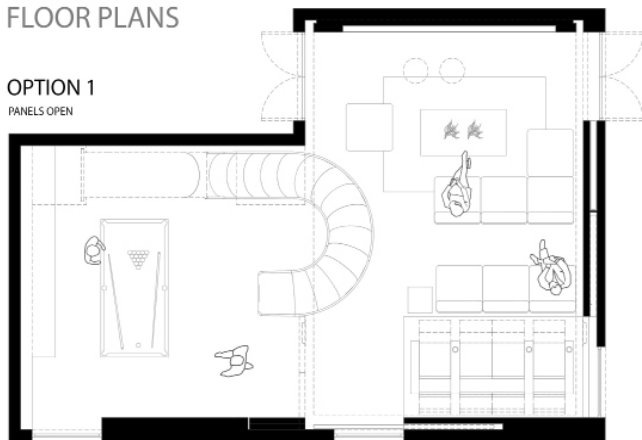

FLOOR PLANS

OPTION 1
PANELS OPEN